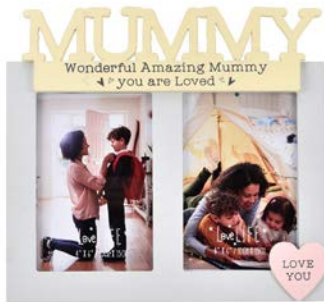

NEW

LL460 (72)
Love Life Heart Trinket Box - Today
5 x 7.5 x 7.5cm

FW555M (24)
6" x 4" - Love Life Photo Frame - Mum

19.5 x 2 x 23cm

FW556MY (24)
6" x 4" - Love Life Photo Frame - Wonderful Mummy

17 x 2 x 17.5cm

LL427M (24)
6" x 4" - Love Life Photo Frame - Mum

20 x 2 x 25cm

LL431MY (24)
4" x 6" - Love Life Double Photo Frame - Mummy

24.5 x 2.5 x 25.5cm

LL427D (24)
Love Life MDF Double 6" x 4" with
Bunting - Dad
20 x 2 x 25cm